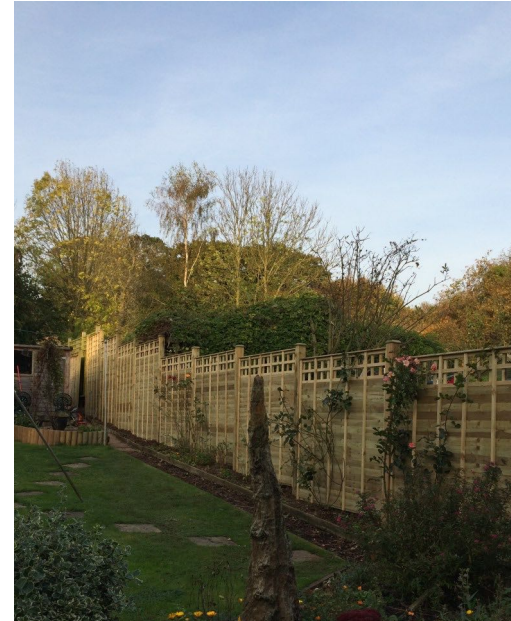

Trellis Top Panels

Approx Size	Price
3ft 6 x 6ft	£54.03
4ft x 6ft	£54.03
4ft 6 x 6ft	£54.76
5ft x 6ft	£55.21
5ft 6 x 6ft	£56.37
6ft x 6ft	£56.37

All sizes approximate -Prices subject to change without notification